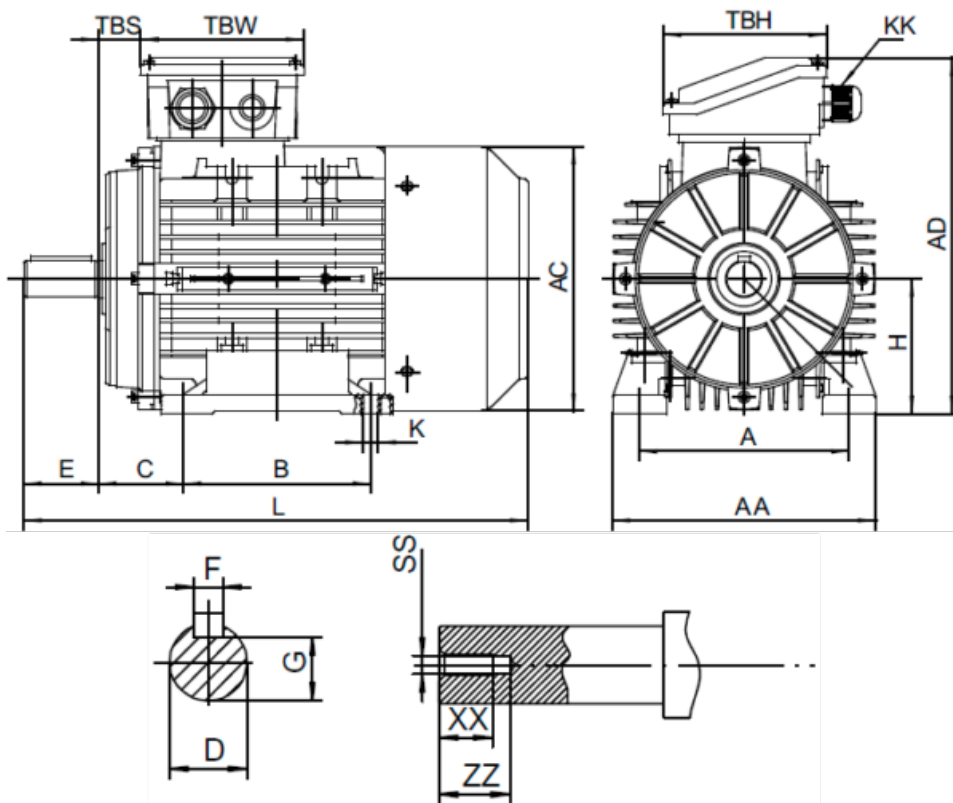

# Data Sheet

Article number: 253900400412

Description: Kleedrive T4A 112M-4 4.0kw 1400 rpm  
3x230/400V 50 HZ IP55 B3 Eff=91,1%

## Measures

A = 190	F = 8	TBW = 118
AA = 224	G = 24	XX = 22
AC = Ø220	H = 112	ZZ = 30
AD = 283	KK = -	
B = 140	L = 397	
C = 70	SS = M10	
D = Ø28	TBH = 118	
E = 60	TBS = 33	